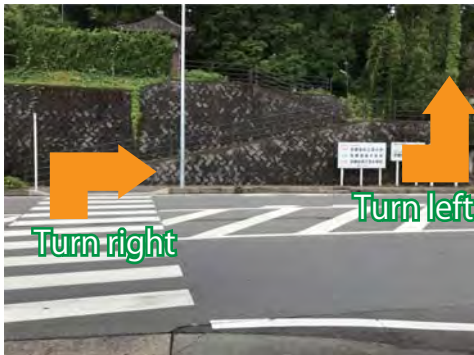

From JR Nijo Station

Nijyo		Sonobe	
8:23	⇒⇒⇒⇒⇒⇒⇒⇒	9:02	¥580
8:43	⇒⇒⇒⇒⇒⇒⇒⇒	9:06 (limited express)	¥1,150

The way to Kyoto Collage of Medical Science
form JR SONOBE Station
(only four minutes' walk)

①

②

③

④

⑤